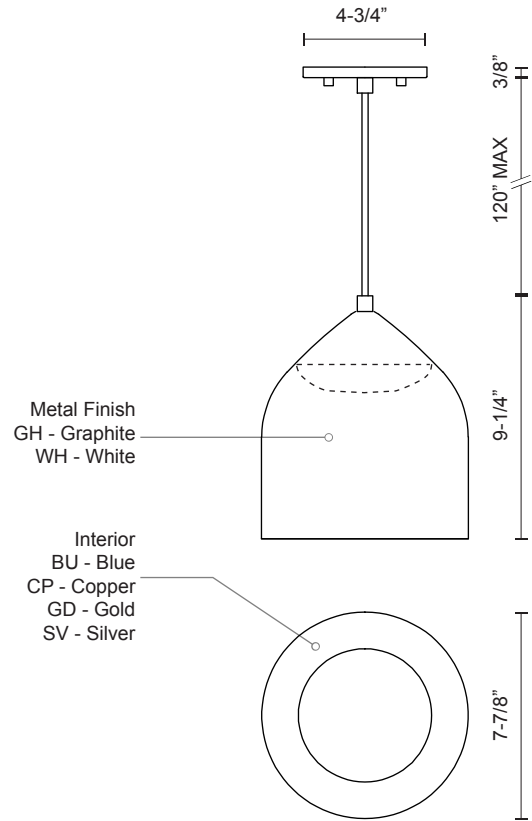

**HELENA
PD9108
PENDANTS**

PROJECT

DESCRIPTION

The smooth spun metal shade is available in graphite or white for this modern pendant but add your choice of one of the four interior lamp shade colors and the possibilities are endless. Suspended by a matching braided fabric cord the Helena exudes effortless elegance. The acorn-shaped lamp shade measures 8 inches in diameter. Hang this pendant solo or in multiples for a more dramatic look.

SPECIFICATION DETAILS

* For custom options, consult factory for details.

Fixture Dimensions	D7-7/8" x H9-1/4"
Light Source	LED
Wattage	12W
Total Lumens	1000lm
Delivered Lumens	GH/SV-399lm
Voltage	120V
Color Temperature	3000K
CRI (Ra)	>90
Optional Color Temps	2700K - 5000K Available, Minimum Order Quantities Apply
LED Rated Life	50,000 hours
Dimming	100% - 10%, ELV Dimmer (Not Included)
Diffuser Details	White Acrylic Diffuser
Shade Details	Spun Aluminum
Adjustable	Yes
Wire Length	120" Max
Wire Type	Clear SSL Wire
Location	Dry
Warranty	5 Years
Canopy Dimensions	D4-3/4" x H3/8"