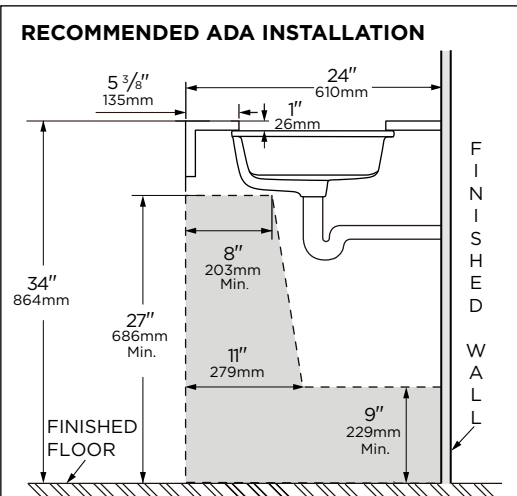

Warranty:

- Limited Lifetime on Vitreous China, refer to the website for more details.

NOTES: All dimensions are in inches and millimeter. Illustrations may not be drawn to scale.

PLUMBERS NOTE: Provide suitable reinforcement for all wall supports.

IMPORTANT:

Dimensions of fixtures are nominal and may vary within the range of tolerances established by ASME standard A 112.19.2