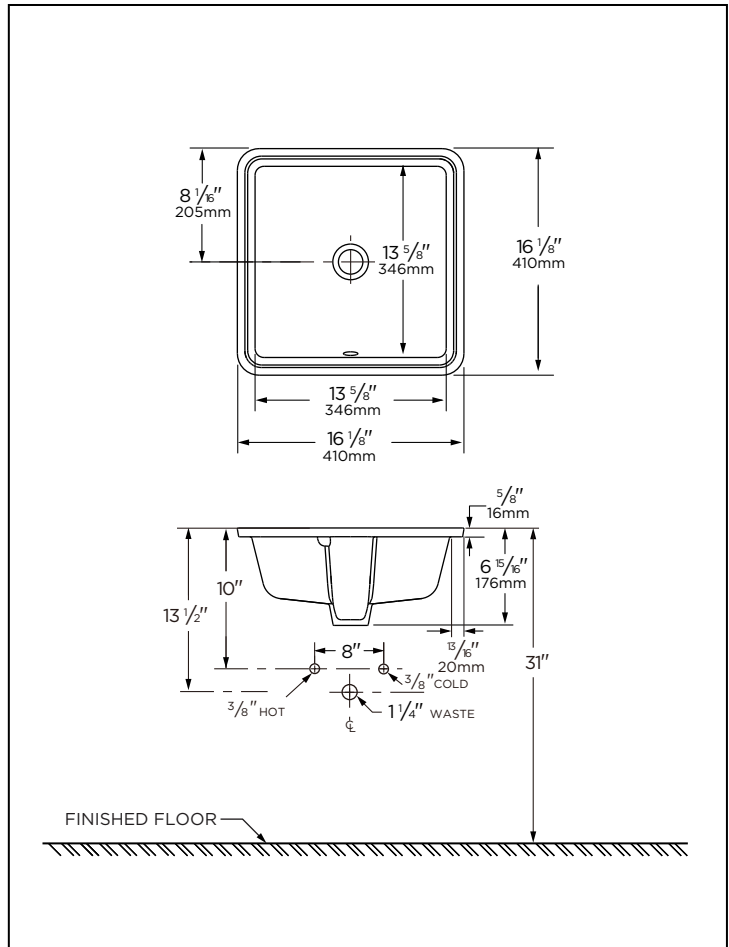

Warranty:

- Limited Lifetime on Vitreous China, refer to the website for more details.

NOTES: All dimensions are in inches and millimeter. Illustrations may not be drawn to scale.

PLUMBERS NOTE: Provide suitable reinforcement for all wall supports.

IMPORTANT:

Dimensions of fixtures are nominal and may vary within the range of tolerances established by ASME standard A 112.19.2