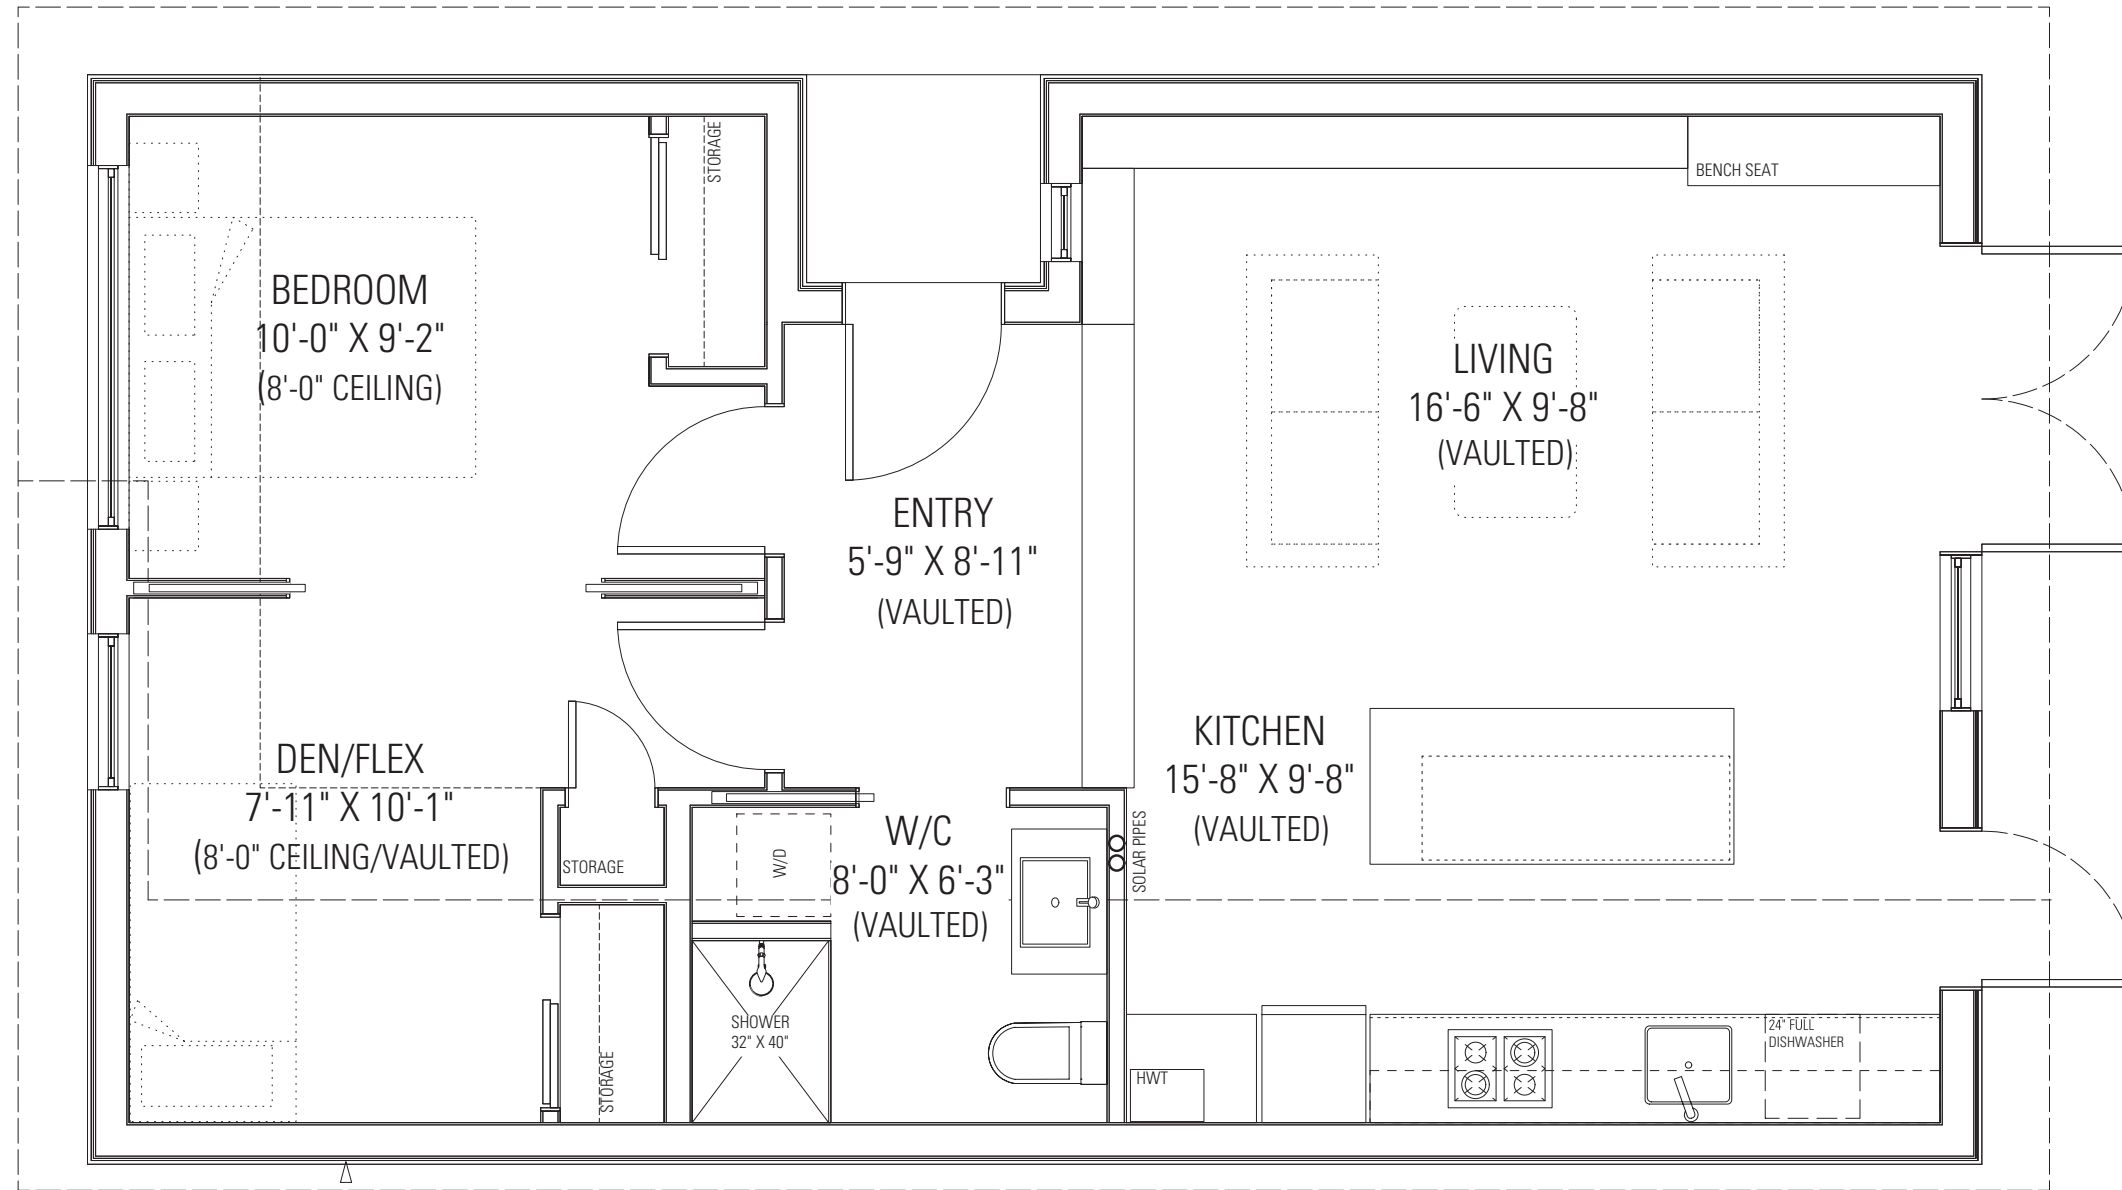

SMALLWORKS

We build beautiful small homes

Main Floor Plan

COPYRIGHT RESERVED:

ALL DRAWINGS AND RELATED DOCUMENTS ARE THE COPYRIGHT PROPERTY OF SMALLWORKS STUDIOS/LANEWAY HOUSING INC. AND MUST RETURNED UPON REQUEST. REPRODUCTION OF THE CONTRACT DOCUMENTS IN WHOLE OR PART IS FORBIDDEN WITHOUT THE WRITTEN PERMISSION OF SMALLWORKS.

1-STOREY LWH 760 SF 26' WIDE LOT